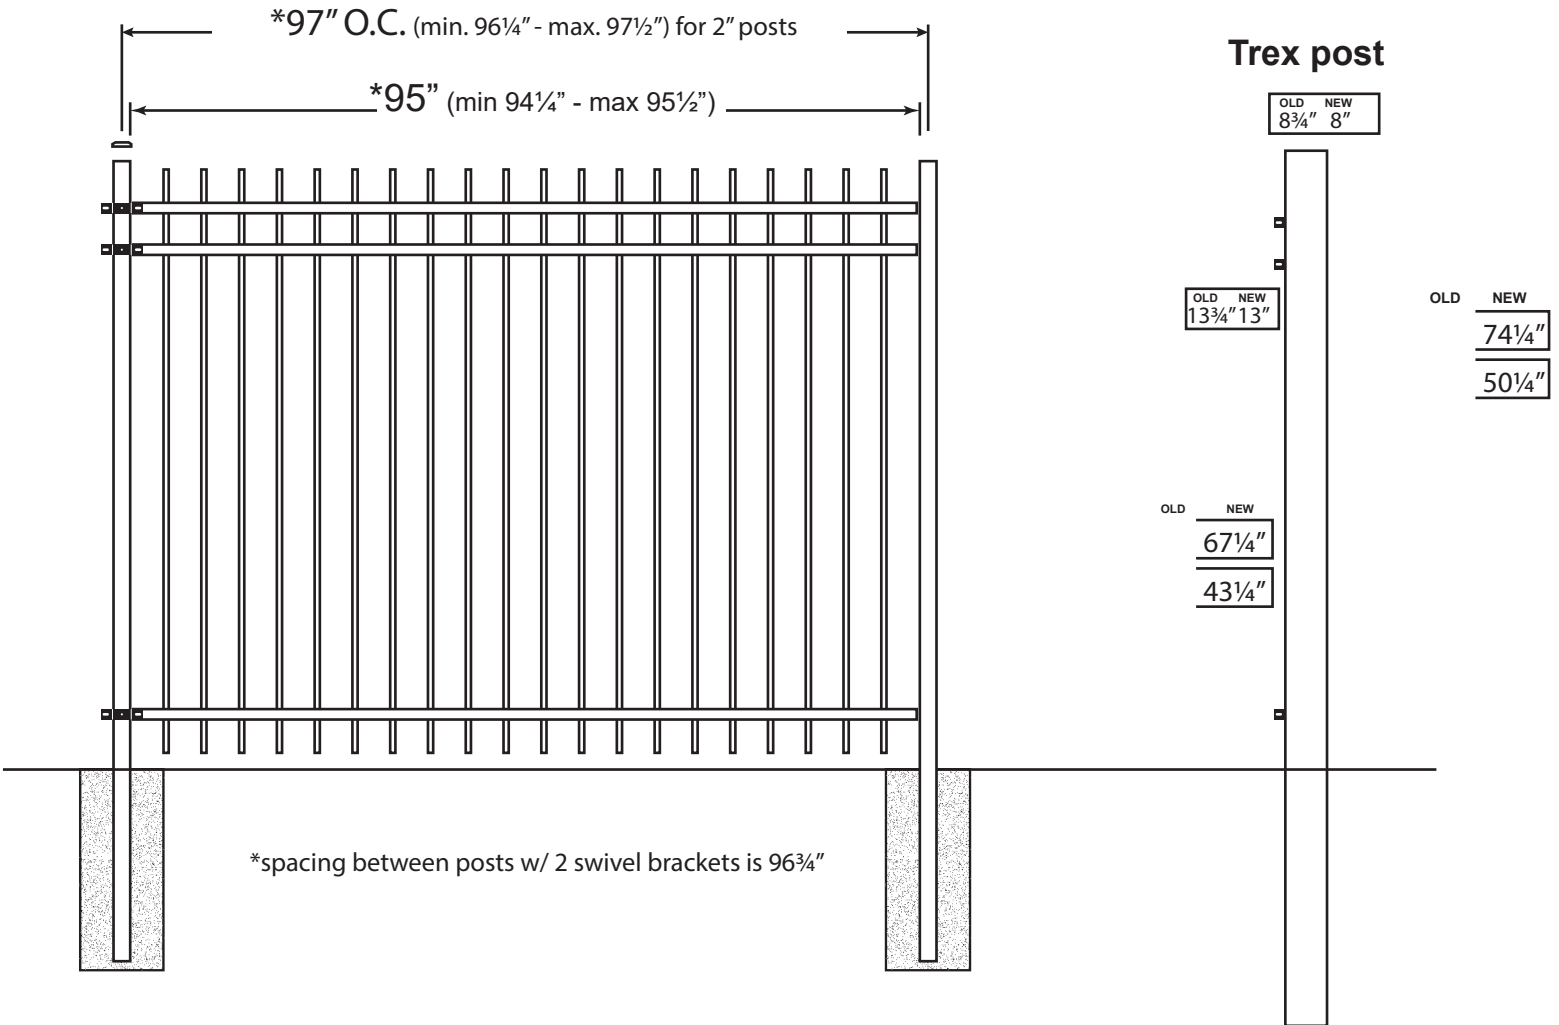

IRONGUARD EXTENDED FENCE

FENCES & DECKS
www.fenceanddeckutah.com

SLC
 PROVO

801-990-6888
 801-374-6428