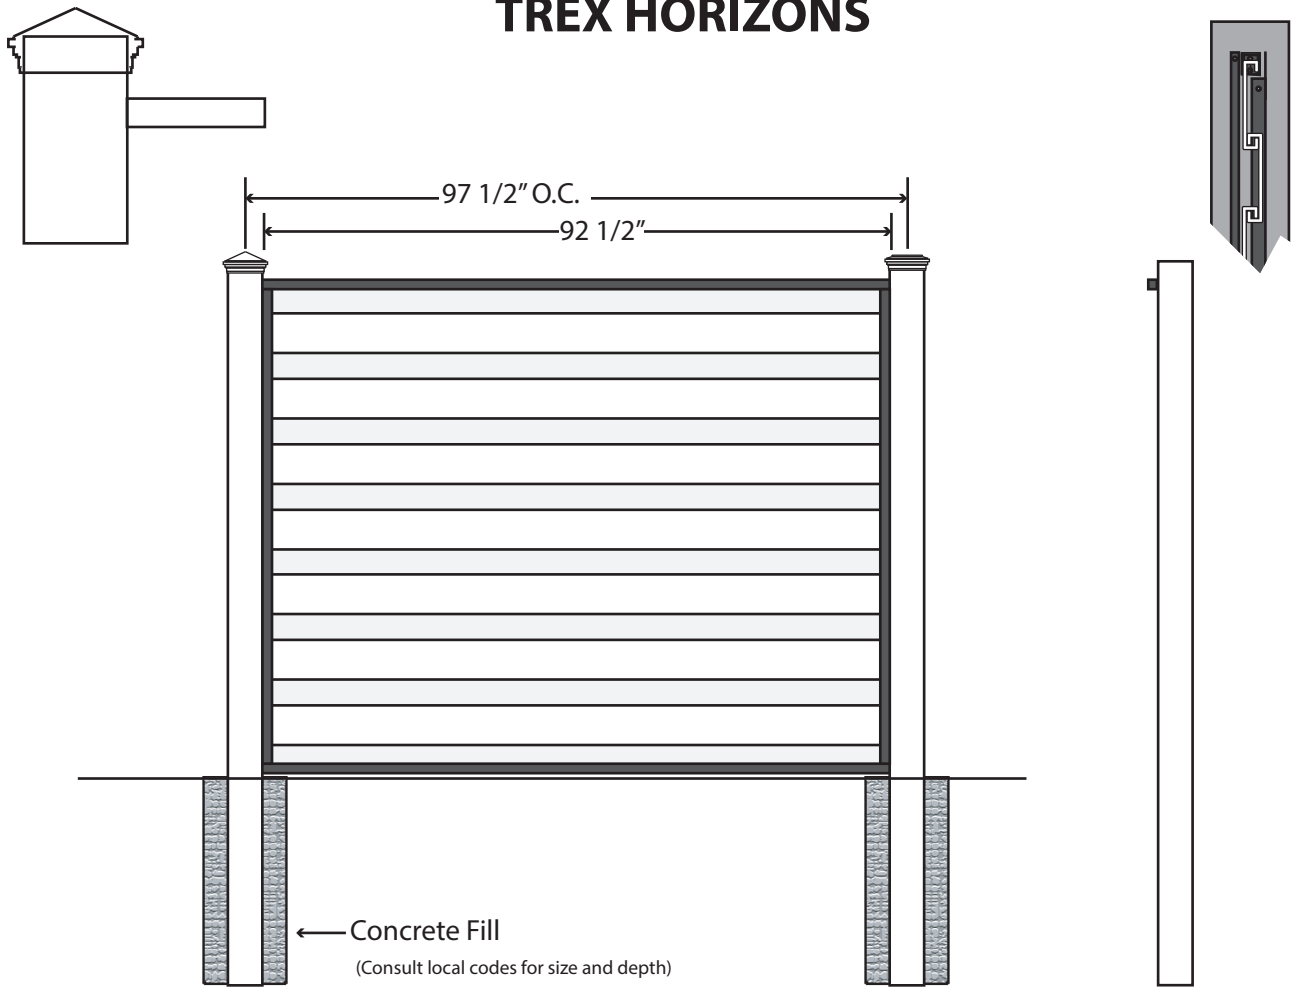

TREX HORIZONS

6' TREX HORIZONS	MATERIAL NEEDED FOR 8' SECTION	QUANTITY	LENGTH
	Post Cap Pyramid, Flat, or Crown	1	
	5" x 5" Post	1	108" *
	Horizontal Rail 1.5" x 1.25"	2	91"
	Interlocking Picket 1" x 5.75"	15	91" *
	Back Vertical Rail 0.875" x 1.5"	2	73 1/2"
	Front Vertical Rail 0.5" x 1.5"	2	73 1/2"
	Rail Bracket 1.25" x 1.125"	2	1"